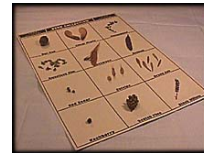

#215 Seed Collection

A collection of 12 real tree seeds mounted on a 12"x16" poster board enclosed in a clear, sturdy, vinyl envelope.